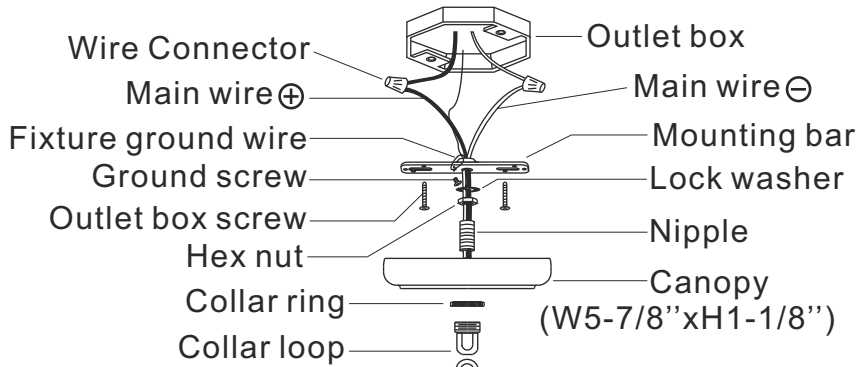

Electrical Danger Turn Power off

WARNING: This product can expose you to Lead which is known to the state of California to cause cancer and/or birth defects or reproductive harm. For more information go to www.P65Warnings.ca.gov

All electrical components must be installed by a licensed electrician in accordance with the National Electric Code and the appropriate local electrical codes.

You will need 6 Candelabra bulbs 60 Watts recommended, Use LED bulbs for Extended use. Bulb not included

A=  30mmx115sets (Spare parts: 4sets)

B=  76mmx115sets (Spare parts: 5sets)

C=  (40mm Ball with chain)x1set

2018-08