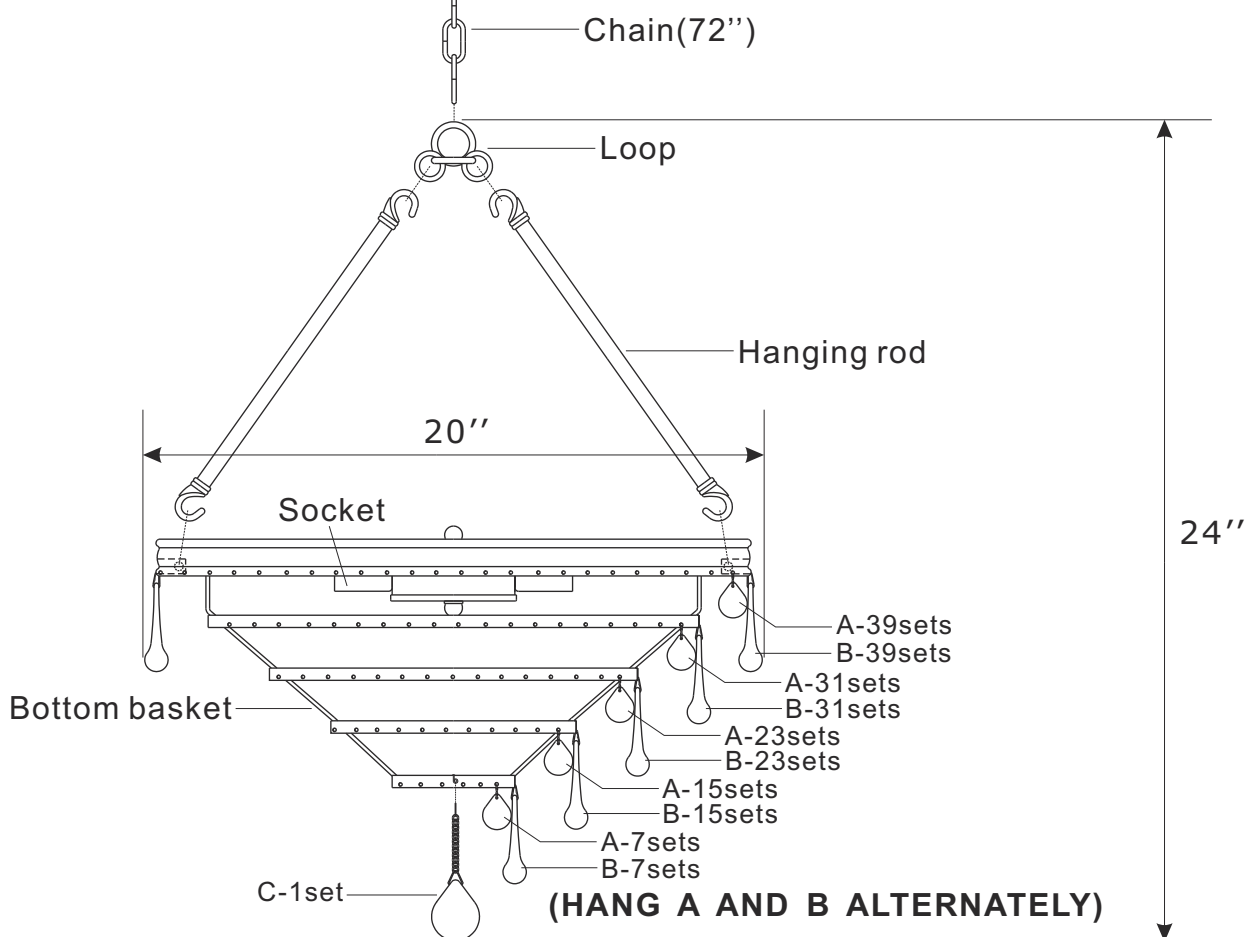

A=  30mmx115sets (Spare parts: 4sets)

B=  76mmx115sets (Spare parts: 5sets)

C=  (40mm Ball with chain)x1set

2018-08