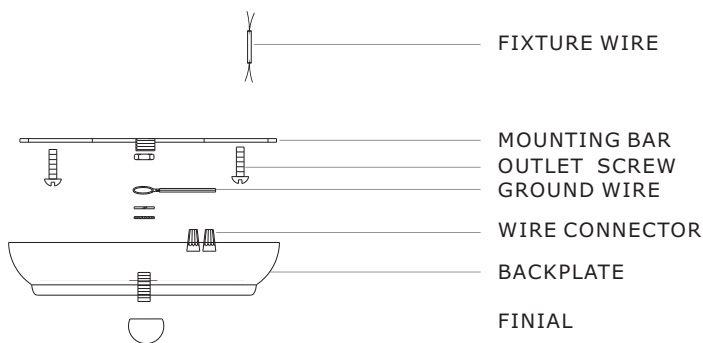

You will need 2 Candelabra bulbs. 40 Watts recommended 60 Watts max. Bulb not included.
USE LED FOR EXTENDED USE

DROPS-A=  (18mm x1pcs +16mm x1pcs+14mm x1pcs) X 2 Sets