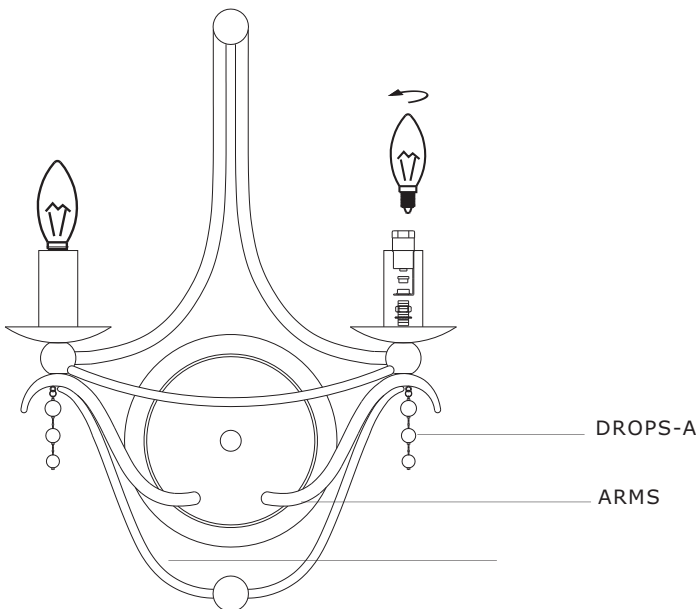

You will need 2 Candelabra bulbs. 40 Watts recommended 60 Watts max. Bulb not included.
USE LED FOR EXTENDED USE

DROPS-A=  (18mm x1pcs +16mm x1pcs+14mm x1pcs) X 2 Sets