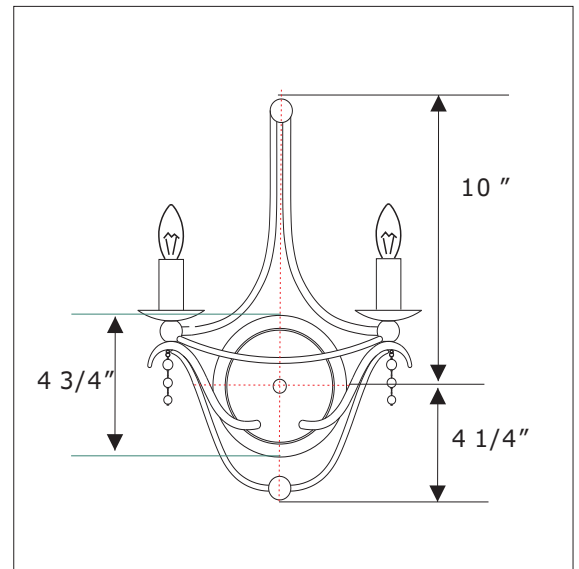

You will need 2 Candelabra bulbs. 40 Watts recommended 60 Watts max. Bulb not included.
USE LED FOR EXTENDED USE

DROPS-A=  (18mm x1pcs +16mm x1pcs+14mm x1pcs) X 2 Sets