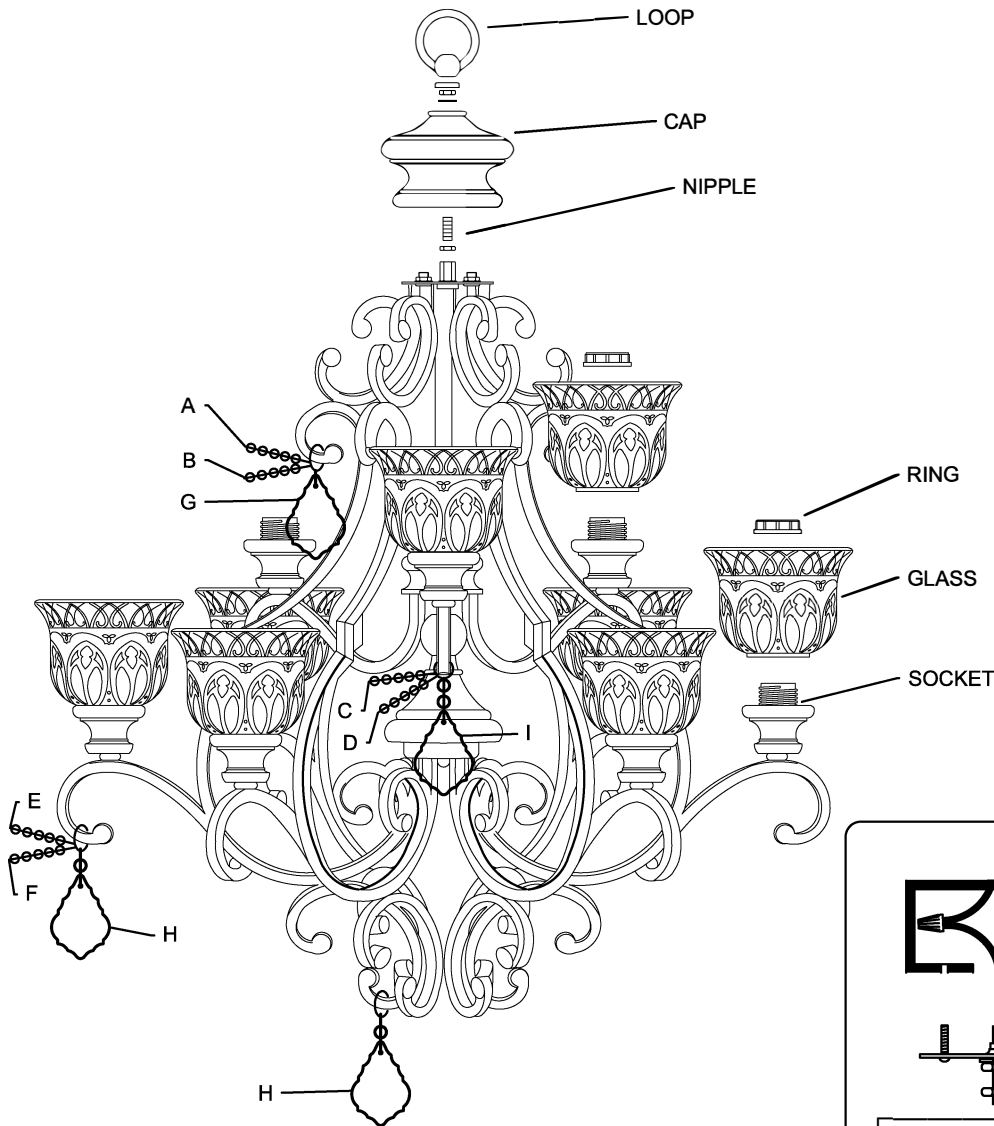

## MODEL#: 7509 ASSEMBLY AND DRESSING INSTRUCTIONS

WARNING:

Electrical Danger

Turn Power Off

All electrical components must be installed by a licensed electrician in accordance with the National Electric Code and the appropriate local electrical codes.

You will need 9 - Medium Bulb  
60 Watts Max  
Bulb not included.

Spread the arms so that the arms at equal distance from each other.

### CRYSTALS:

- A-6 STRANDS WITH 6 JEWELS MWP.
- B-6 STRANDS WITH 8 JEWELS MWP.
- C-3 STRANDS WITH 19 JEWELS MWP.
- D-3 STRANDS WITH 21 JEWELS MWP.
- E-6 STRANDS WITH 18 JEWELS MWP.
- F-6 STRANDS WITH 21 JEWELS MWP.
- G-6-20-75-3" NO JEWEL MWP.
- H-12-20-75-3" MWP.
- I-3-20-75-3" WITH 2 JEWELS MWP.