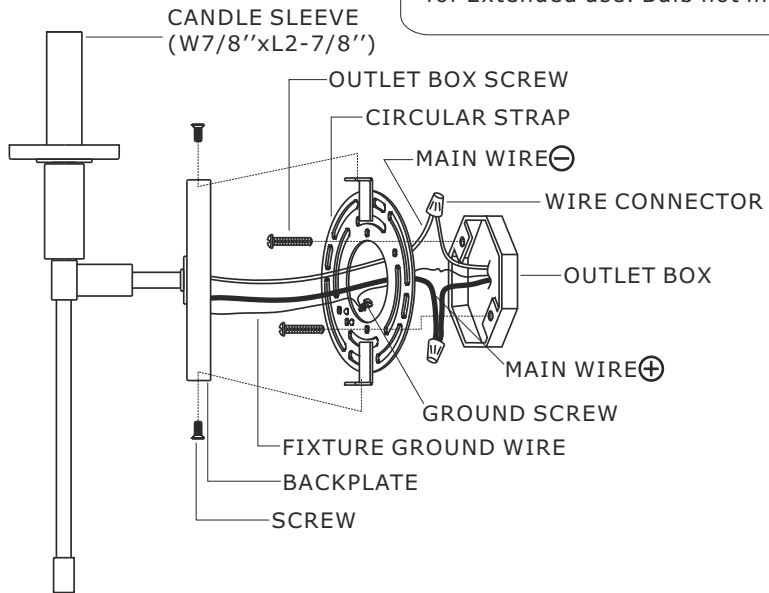

All electrical components must be installed by a licensed electrician in accordance with the National Electric Code and the appropriate local electrical codes.

FABRIC SHADE

You will need 2 Candelabra bulbs 60 Watts recommended, Use LED bulbs for Extended use. Bulb not included

ROD

FINIAL

FRONT VIEW

SIDE VIEW