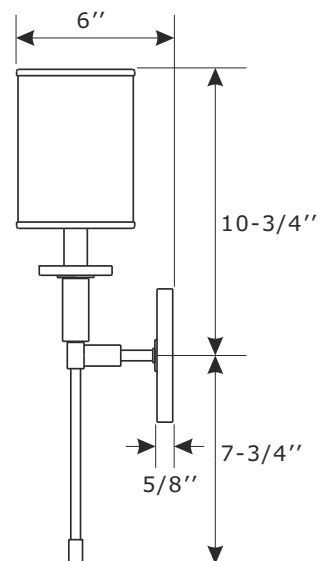

All electrical components must be installed by a licensed electrician in accordance with the National Electric Code and the appropriate local electrical codes.

FABRIC SHADE

You will need 2 Candelabra bulbs 60 Watts recommended, Use LED bulbs for Extended use. Bulb not included

ROD

FINIAL

FRONT VIEW

SIDE VIEW