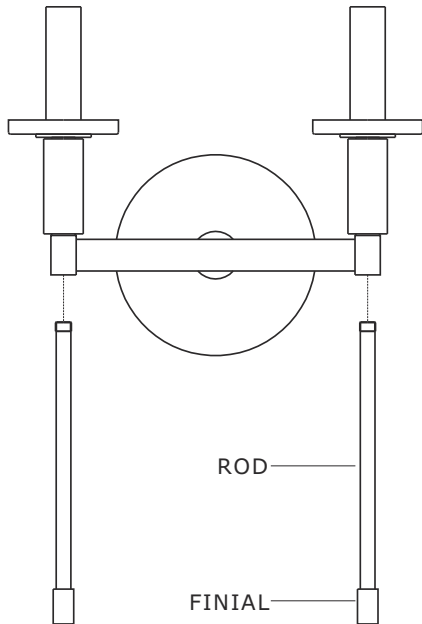

CRYSTORAMA

1958

95 Cantiague Rock Road, Westbury, NY 11590 • toll free: 1.800.888.4470 fax: 516.931.1254 • info@crystorama.com • www.crystorama.com

MODEL #: HAT-472-PN ASSEMBLY AND DRESSING INSTRUCTIONS

⚠ WARNING: This product can expose you to Lead which is known to the state of California to cause cancer and/or birth defects or reproductive harm. For more information go to www.P65Warnings.ca.gov

ROD

FINIAL

FRONT VIEW

SIDE VIEW