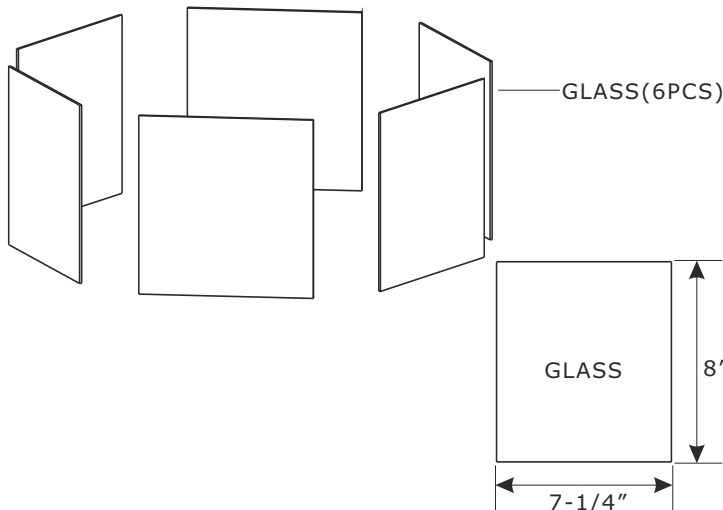

CRYSTORAMA

1958

95 Cantiague Rock Road, Westbury, NY 11590 • toll free: 1.800.888.4470 fax: 516.931.1254 • info@crystorama.com • www.crystorama.com

MODEL#: HIL-995-VG

ASSEMBLY AND DRESSING INSTRUCTIONS