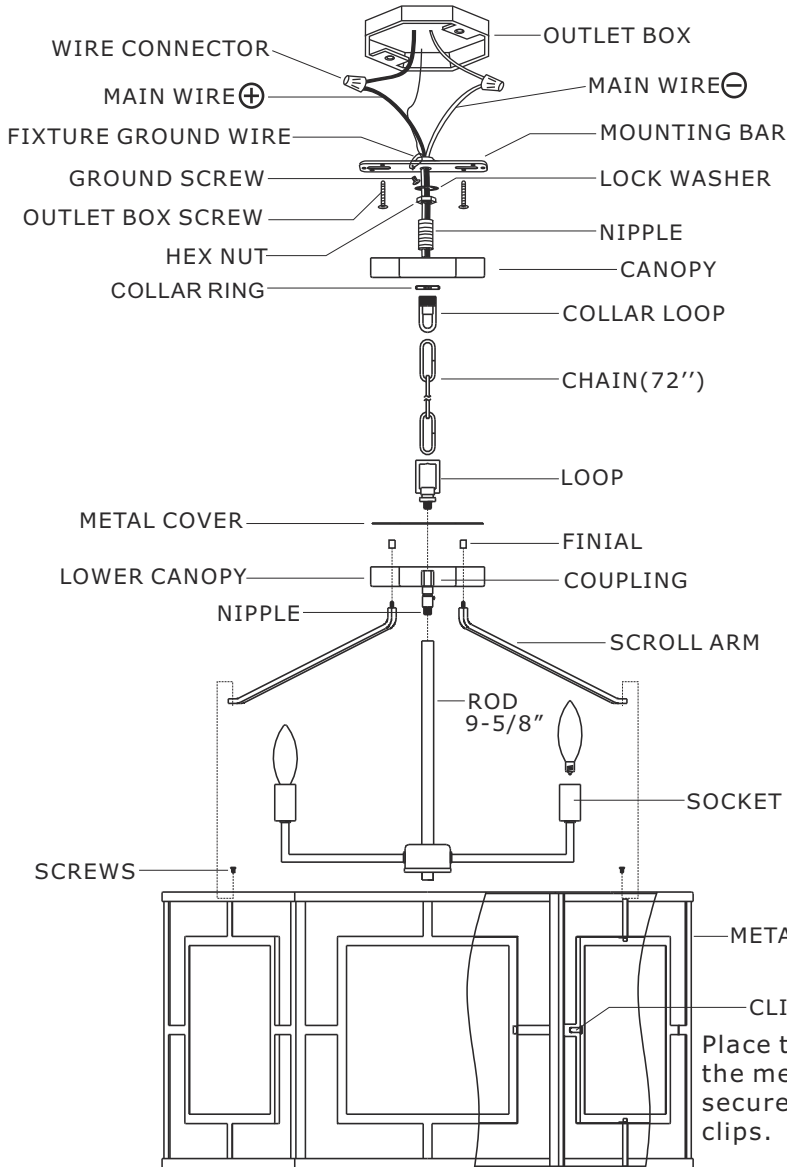

CRYSTORAMA

1958

95 Cantiague Rock Road, Westbury, NY 11590 • toll free: 1.800.888.4470 fax: 516.931.1254 • info@crystorama.com • www.crystorama.com

MODEL#: HIL-995-VG

ASSEMBLY AND DRESSING INSTRUCTIONS