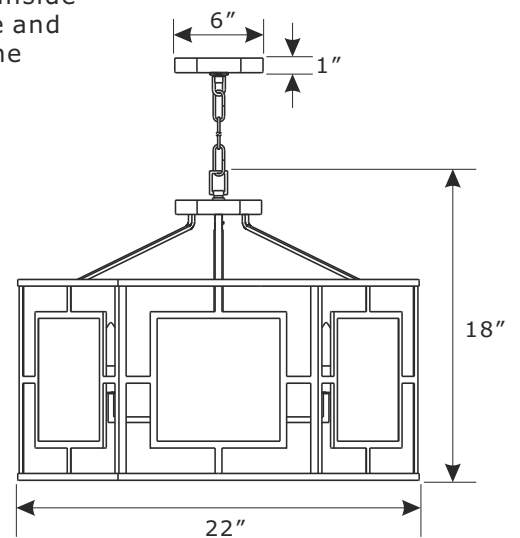

### HOW TO INSTALL:

1. ATTACH THE SCROLL ARM ONTO THE LOWER CANOPY BY THE FINIALS.
2. PUT THE METAL COVER ON TOP OF LOWER CANOPY AND SECURE IT WITH LOOP.
3. INSTALL THE GLASS ONTO THE METAL FRAME AND SECURE IT WITH CLIPS.
4. ATTACH METAL FRAME ONTO SCROLL ARM BY USING SCREWS.