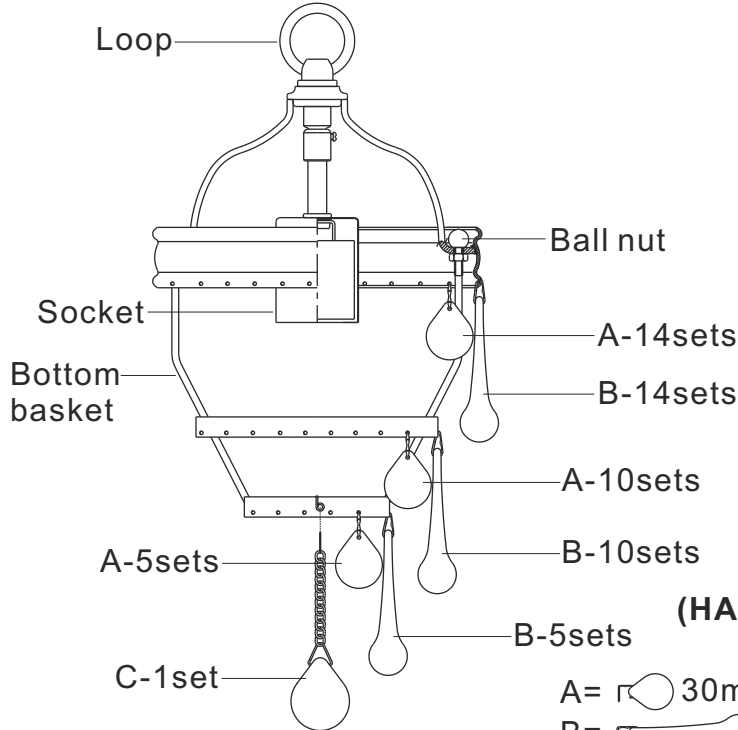

MODEL#: 131-VG

## ASSEMBLY AND DRESSING INSTRUCTIONS

**(HANG A AND B ALTERNATELY)**

- A= 30mmx29sets (Spare part: 1set)
- B= 76mmx29sets (Spare parts: 2sets)
- C= (30mm Ball with chain)x1set