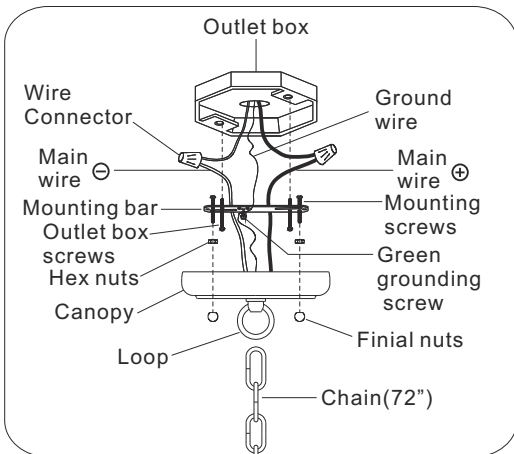

For Hanging