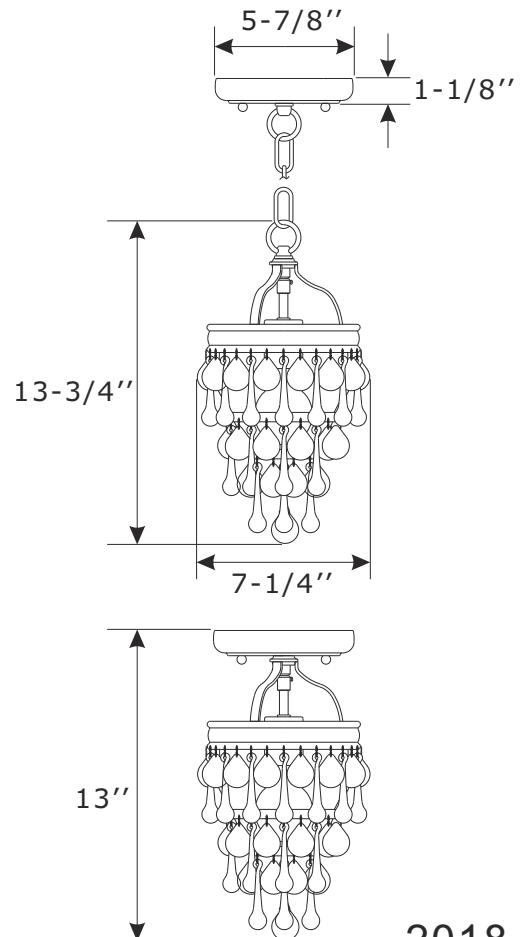

CRYSTORAMA

1958

95 Cantiague Rock Road, Westbury, NY 11590 • toll free: 1.800.888.4470 fax: 516.931.1254 • info@crystorama.com • www.crystorama.com

MODEL#: 131-VG

ASSEMBLY AND DRESSING INSTRUCTIONS

(HANG A AND B ALTERNATELY)

- A= 30mmx29sets (Spare part: 1set)
- B= 76mmx29sets (Spare parts: 2sets)
- C= (30mm Ball with chain)x1set

For Hanging

For Ceiling

WARNING: This product can expose you to Lead which is known to the state of California to cause cancer and/or birth defects or reproductive harm. For more information go to www.P65Warnings.ca.gov

All electrical components must be installed by a licensed electrician in accordance with the National Electric Code and the appropriate local electrical codes.

You will need 1 Incandescent bulb 60 Watts recommended, Use LED bulb for Extended use. Bulb not included

2018-08