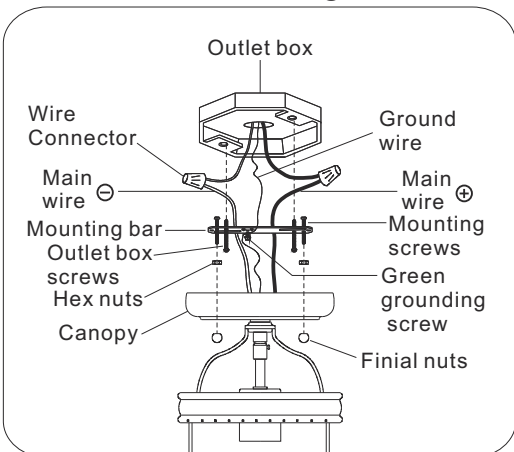

For Ceiling

WARNING: This product can expose you to Lead which is known to the state of California to cause cancer and/or birth defects or reproductive harm. For more information go to www.P65Warnings.ca.gov

All electrical components must be installed by a licensed electrician in accordance with the National Electric Code and the appropriate local electrical codes.

You will need 1 Incandescent bulb 60 Watts recommended, Use LED bulb for Extended use. Bulb not included