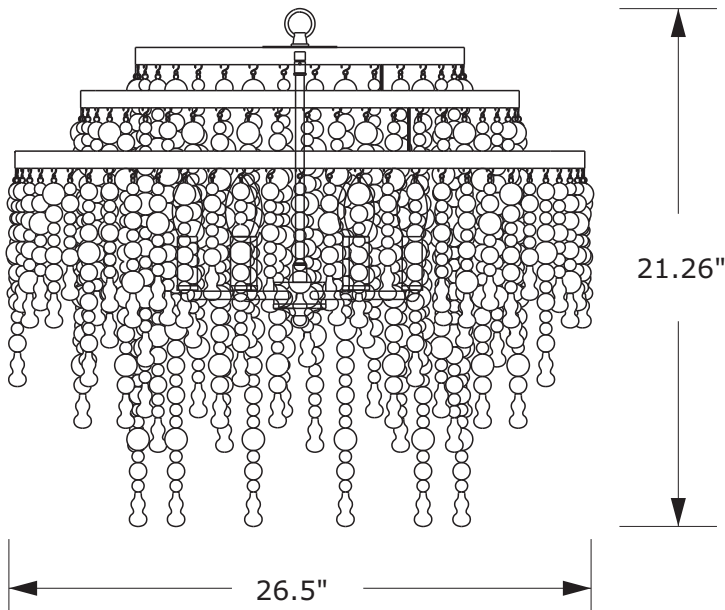

CRYSTORAMA

LIGHTING THE WAY FOR SIXTY YEARS

Crystorama.com

ASSEMBLY INSTRUCTION MODEL #POP-A5076-MK

All electrical components must be installed by a licensed electrician in accordance with the National Electric Code and the appropriate local electrical codes.

You will need 6 -Candelabra Base Bulb

40 Watts Recommended 60 Watts Max.

USE LED BULBS FOR EXTENDED USE

THIS FIXTURE IS DAMP RATED