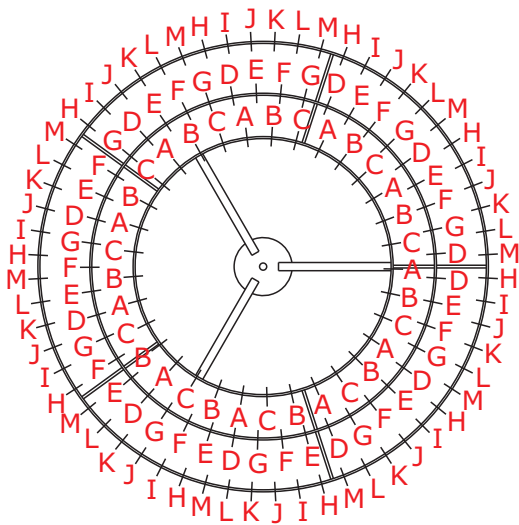

You will need 6 -Candelabra Base Bulb

40 Watts Recommended 60 Watts Max.

USE LED BULBS FOR EXTENDED USE

THIS FIXTURE IS DAMP RATED

### DETAILED ILLUSTRATION

### How to Install

1. Place the candle sleeve onto the socket, and insert recommended bulb (not included).
2. Feed wires through stem and swivel/loop.
3. Attach the stem onto the light cluster.
4. Attach the swivel/loop onto the stem.
5. Dress the bead strands as illustrated.

### Bead Sets

- A. 11 Sets.  
(11)14mm + (8)20mm + (3)26mm + (1)(20-40)mm
- B. 11 Sets.  
(12)14mm + (9)20mm + (5)26mm + (1)(20-40)mm
- C. 11 Sets.  
(11)14mm + (6)20mm + (3)26mm + (1)(20-40)mm
- D. 12 Sets.  
(5)14mm + (5)20mm + (2)26mm + (1)(20-40)mm
- E. 11 Sets.  
(7)14mm + (7)20mm + (3)26mm + (1)(20-40)mm
- F. 11 Sets.  
(8)14mm + (4)20mm + (2)26mm + (1)(20-40)mm
- G. 11 Sets.  
(5)14mm + (5)20mm + (1)26mm + (1)(20-40)mm
- H. 10 Sets.  
(3)14mm + (3)20mm + (1)26mm + (1)(20-40)mm
- I. 10 Sets.  
(4)14mm + (2)20mm + (1)(20-40)mm
- J. 10 Sets.  
(5)14mm + (5)20mm + (1)26mm + (1)(20-40)mm
- K. 10 Sets.  
(5)14mm + (2)20mm + (1)(20-40)mm
- L. 10 Sets.  
(3)14mm + (3)20mm + (1)26mm + (1)(20-40)mm
- M. 10 Sets.  
(3)14mm + (2)20mm + (1)26mm + (1)(20-40)mm