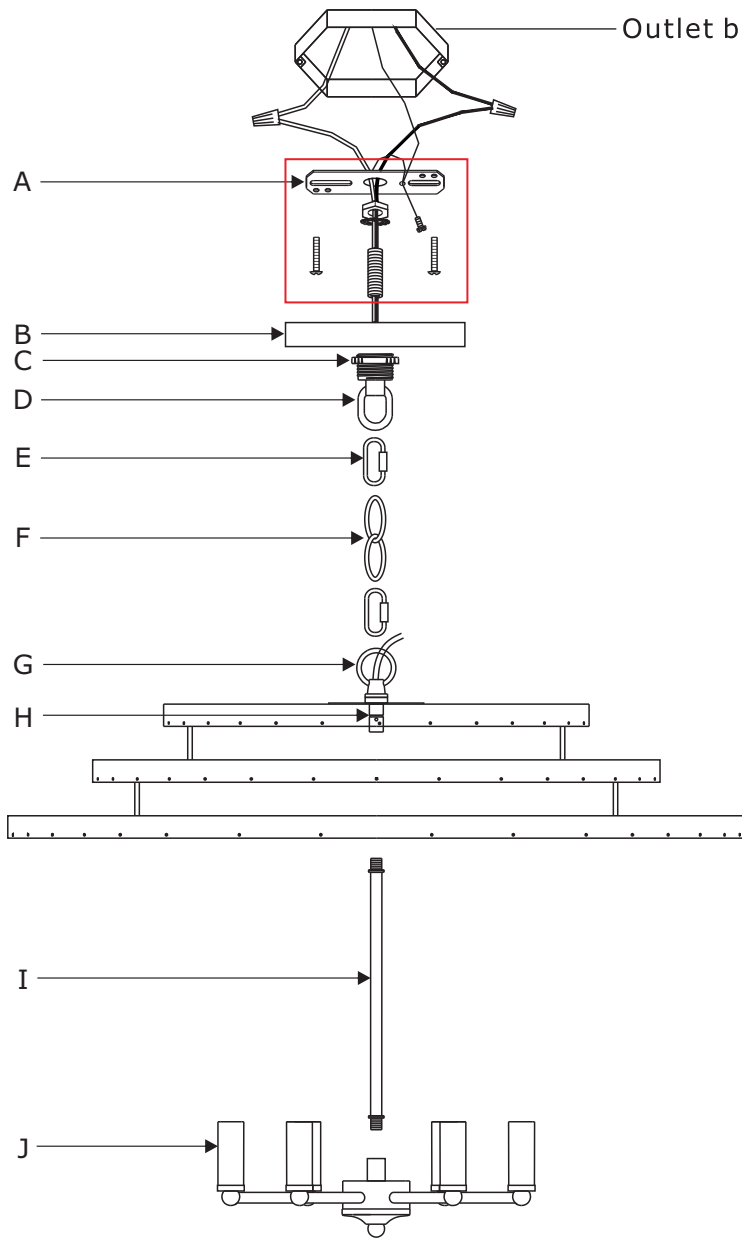

### How to Install

1. Place the candle sleeve onto the socket, and insert recommended bulb (not included).
2. Feed wires through stem and swivel/loop.
3. Attach the stem onto the light cluster.
4. Attach the swivel/loop onto the stem.
5. Dress the bead strands as illustrated.

### Bead Sets

- A. 11 Sets.  
(11)14mm + (8)20mm + (3)26mm + (1)(20-40)mm
- B. 11 Sets.  
(12)14mm + (9)20mm + (5)26mm + (1)(20-40)mm
- C. 11 Sets.  
(11)14mm + (6)20mm + (3)26mm + (1)(20-40)mm
- D. 12 Sets.  
(5)14mm + (5)20mm + (2)26mm + (1)(20-40)mm
- E. 11 Sets.  
(7)14mm + (7)20mm + (3)26mm + (1)(20-40)mm
- F. 11 Sets.  
(8)14mm + (4)20mm + (2)26mm + (1)(20-40)mm
- G. 11 Sets.  
(5)14mm + (5)20mm + (1)26mm + (1)(20-40)mm
- H. 10 Sets.  
(3)14mm + (3)20mm + (1)26mm + (1)(20-40)mm
- I. 10 Sets.  
(4)14mm + (2)20mm + (1)(20-40)mm
- J. 10 Sets.  
(5)14mm + (5)20mm + (1)26mm + (1)(20-40)mm
- K. 10 Sets.  
(5)14mm + (2)20mm + (1)(20-40)mm
- L. 10 Sets.  
(3)14mm + (3)20mm + (1)26mm + (1)(20-40)mm
- M. 10 Sets.  
(3)14mm + (2)20mm + (1)26mm + (1)(20-40)mm

# CRYSTORAMA

LIGHTING THE WAY FOR SIXTY YEARS

Crystorama.com

PART NUMBER MODEL #POP-A5076-MK

Outlet box Part Number

- A. (1) - Mounting Hardware
- B. (1) - Canopy(W4.73",H0.79") #XRE5076MKCAN4.73IN
- C. (1) - Collar Ring
- D. (1) - Collar Loop
- E. (2) - Quick Link
- F. (1) - Hanging Chain(72",4mm) #XRE5076MKCHA4MM
- G. (1) - Fixture Loop
- H. (1) - Swivel
- I. (1) - Center Stem(9.09",9.5mm) #XRE5076MKSTEM9IN
- J. (6) - Candle Sleeve(W0.87",H1.97") #XRE5073MKCDL1.97IN