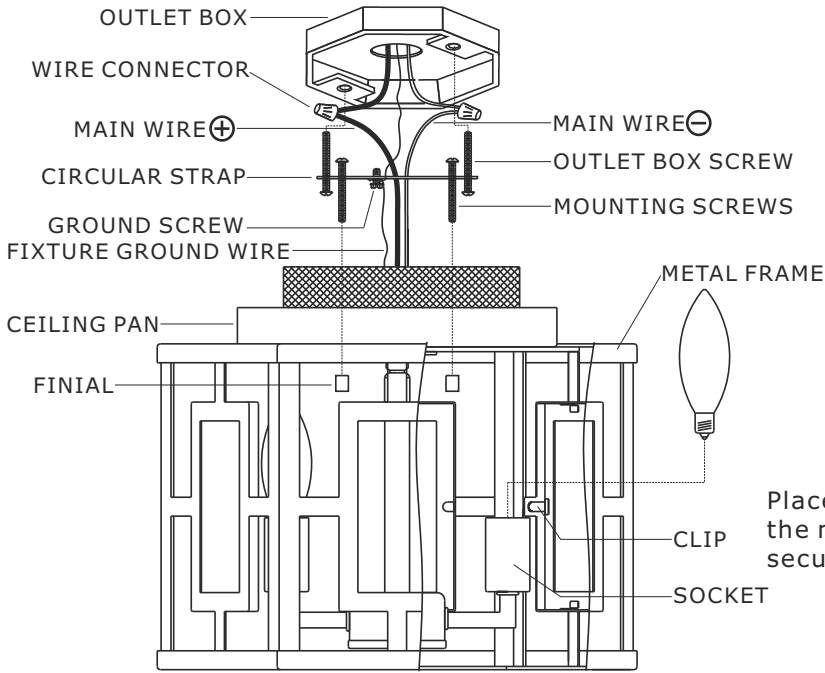

CRYSTORAMA

1958

95 Cantiague Rock Road, Westbury, NY 11590 • toll free: 1.800.888.4470 fax: 516.931.1254 • info@crystorama.com • www.crystorama.com

MODEL#: HIL-990-VG ASSEMBLY AND DRESSING INSTRUCTIONS

WARNING: This product can expose you to Lead which is known to the state of California to cause cancer and/or birth defects or reproductive harm. For more information go to www.P65Warnings.ca.gov

All electrical components must be installed by a licensed electrician in accordance with the National Electric Code and the appropriate local electrical codes.

You will need 6 candelabra base bulbs 60 Watts recommended, Use LED bulbs for Extended use. Bulb not included

Place the glass inside the metal frame and secure it with the clips.