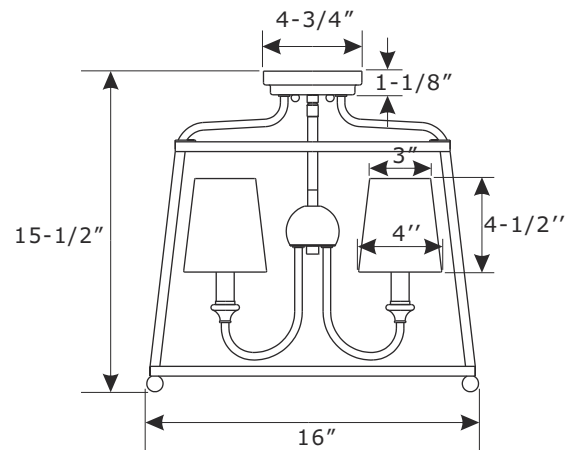

CRYSTORAMA

1958

95 Cantiague Rock Road, Westbury, NY 11590 • toll free: 1.800.888.4470 fax: 516.931.1254 • info@crystorama.com • www.crystorama.com

MODEL #: 2243-DB ASSEMBLY AND DRESSING INSTRUCTIONS

WARNING:

Electrical Danger Turn Power off

WARNING: This product can expose you to Lead which is known to the state of California to cause cancer and/or birth defects or reproductive harm. For more information go to www.P65Warnings.ca.gov

All electrical components must be installed by a licensed electrician in accordance with the National Electric Code and the appropriate local electrical codes.

You will need 4 Candelabra B10 bulbs. 40 Watts recommended 60 Watts max. Bulb not included. USE LED BULBS FOR EXTENDED USE

2018-08