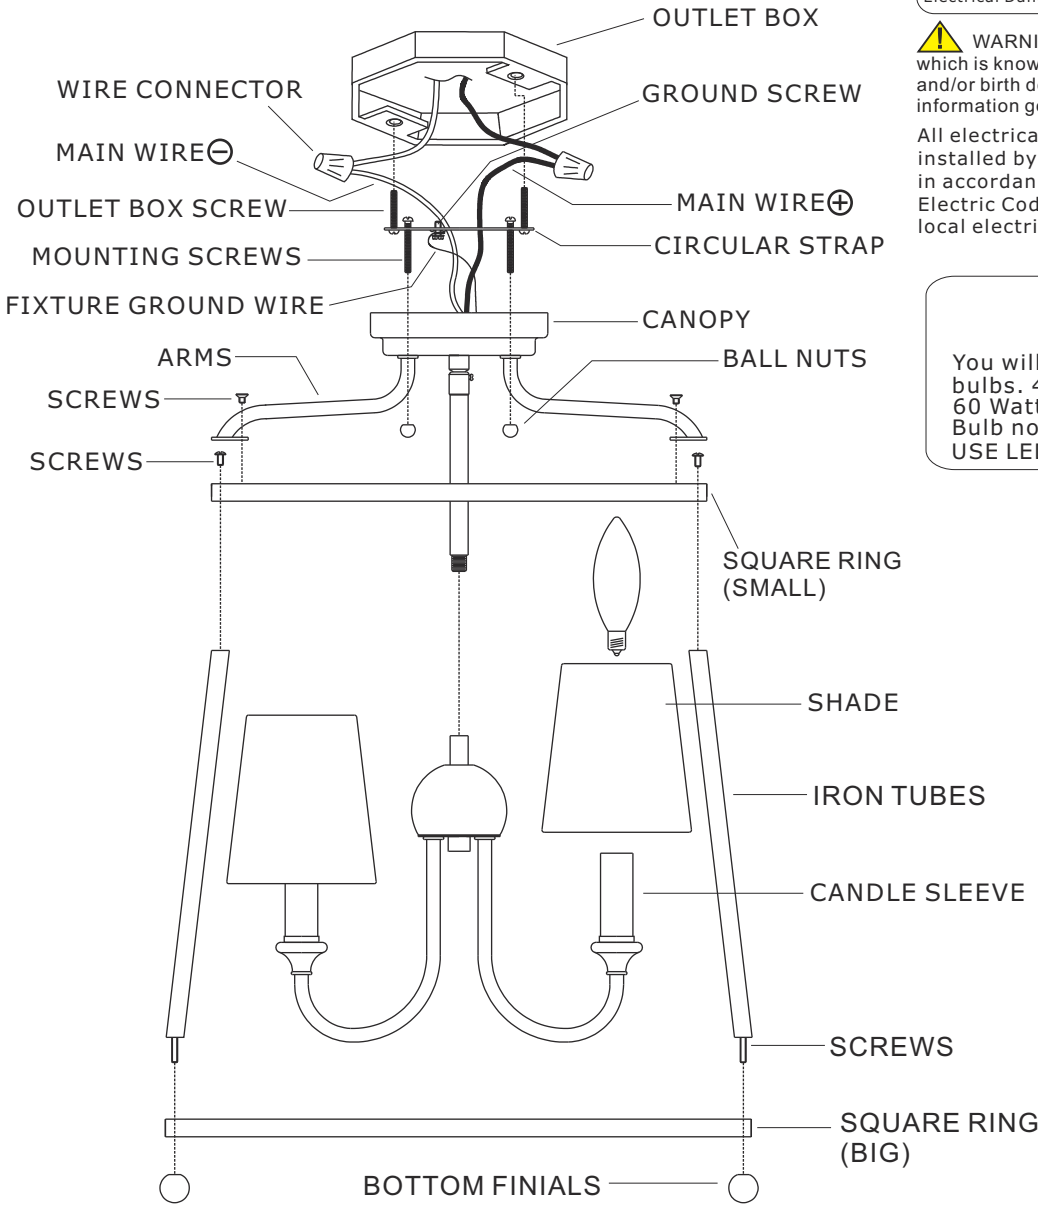

## MODEL #: 2243-DB ASSEMBLY AND DRESSING INSTRUCTIONS

**WARNING:**

Electrical Danger Turn Power off

**WARNING:** This product can expose you to Lead which is known to the state of California to cause cancer and/or birth defects or reproductive harm. For more information go to [www.P65Warnings.ca.gov](http://www.P65Warnings.ca.gov)

All electrical components must be installed by a licensed electrician in accordance with the National Electric Code and the appropriate local electrical codes.

You will need 4 Candelabra B10 bulbs. 40 Watts recommended 60 Watts max. Bulb not included. USE LED BULBS FOR EXTENDED USE