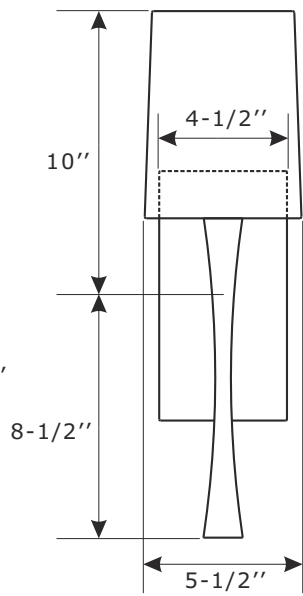

CRYSTORAMA

1958

95 Cantiague Rock Road, Westbury, NY 11590 • toll free: 1.800.888.4470 fax: 516.931.1254 • info@crystorama.com • www.crystorama.com

MODEL #: TRE-221-PN ASSEMBLY AND DRESSING INSTRUCTIONS

⚠ WARNING: This product can expose you to Lead which is known to the state of California to cause cancer and/or birth defects or reproductive harm. For more information go to www.P65Warnings.ca.gov

FRONT VIEW

SIDE VIEW