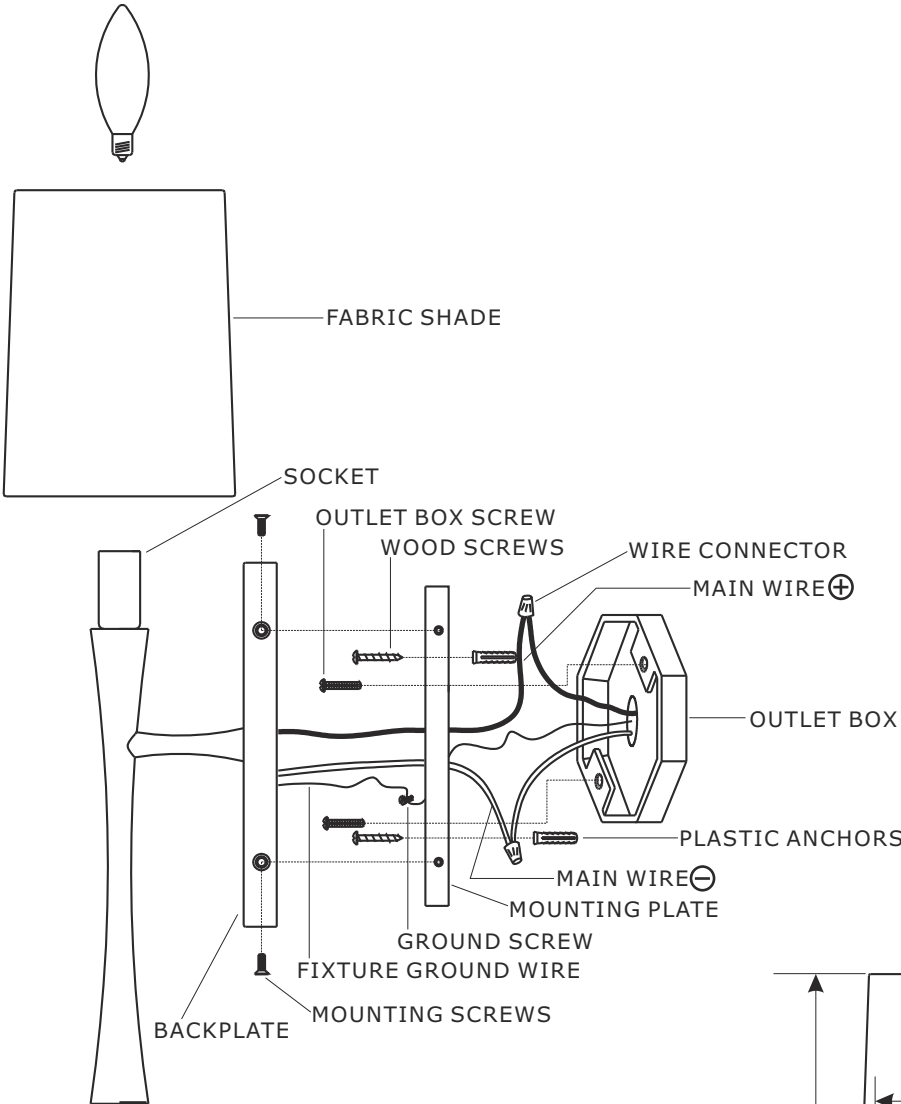

CRYSTORAMA

1958

95 Cantiague Rock Road, Westbury, NY 11590 • toll free: 1.800.888.4470 fax: 516.931.1254 • info@crystorama.com • www.crystorama.com

MODEL #: TRE-221-PN ASSEMBLY AND DRESSING INSTRUCTIONS

⚠ WARNING: This product can expose you to Lead which is known to the state of California to cause cancer and/or birth defects or reproductive harm. For more information go to www.P65Warnings.ca.gov

All electrical components must be installed by a licensed electrician in accordance with the National Electric Code and the appropriate local electrical codes.

You will need 1 Candelabra bulbs 60 Watts recommended, Use LED bulbs for Extended use. Bulb not included

FRONT VIEW

SIDE VIEW