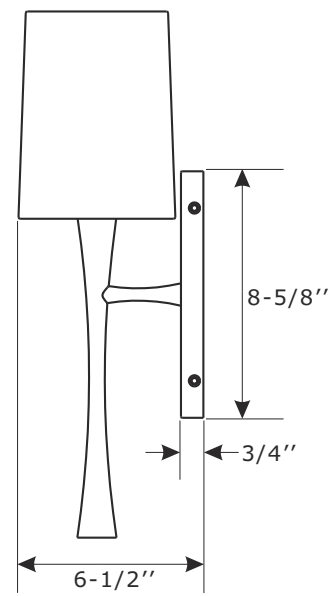

CRYSTORAMA

1958

95 Cantiague Rock Road, Westbury, NY 11590 • toll free: 1.800.888.4470 fax: 516.931.1254 • info@crystorama.com • www.crystorama.com

MODEL #: TRE-221-PN ASSEMBLY AND DRESSING INSTRUCTIONS

⚠ WARNING: This product can expose you to Lead which is known to the state of California to cause cancer and/or birth defects or reproductive harm. For more information go to www.P65Warnings.ca.gov

FRONT VIEW

SIDE VIEW