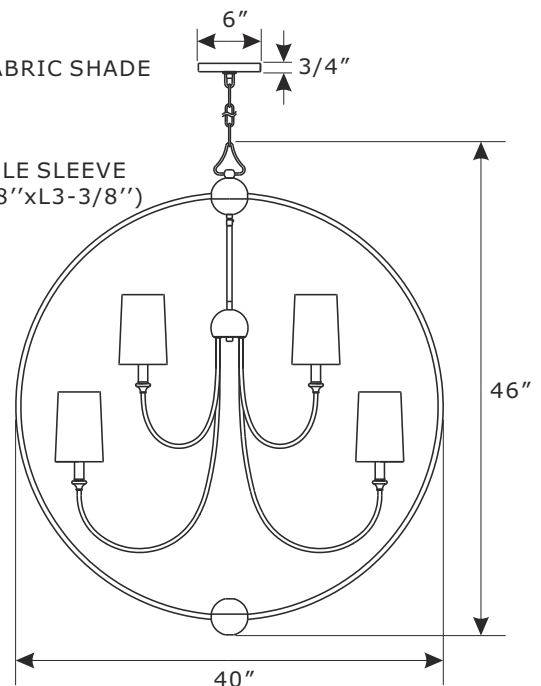

CRYSTORAMA

1958

95 Cantiague Rock Road, Westbury, NY 11590 • toll free: 1.800.888.4470 fax: 516.931.1254 • info@crystorama.com • www.crystorama.com

MODEL #: 2246-PN ASSEMBLY INSTRUCTIONS

⚠ WARNING: This product can expose you to Lead which is known to the state of California to cause cancer and/or birth defects or reproductive harm. For more information go to www.P65Warnings.ca.gov

TOTAL OF 8 FABRIC SHADES INCLUDED

SPREAD THE FIXTURE ARM AND ARM RING TO A SUITABLE POSITION

2018-08