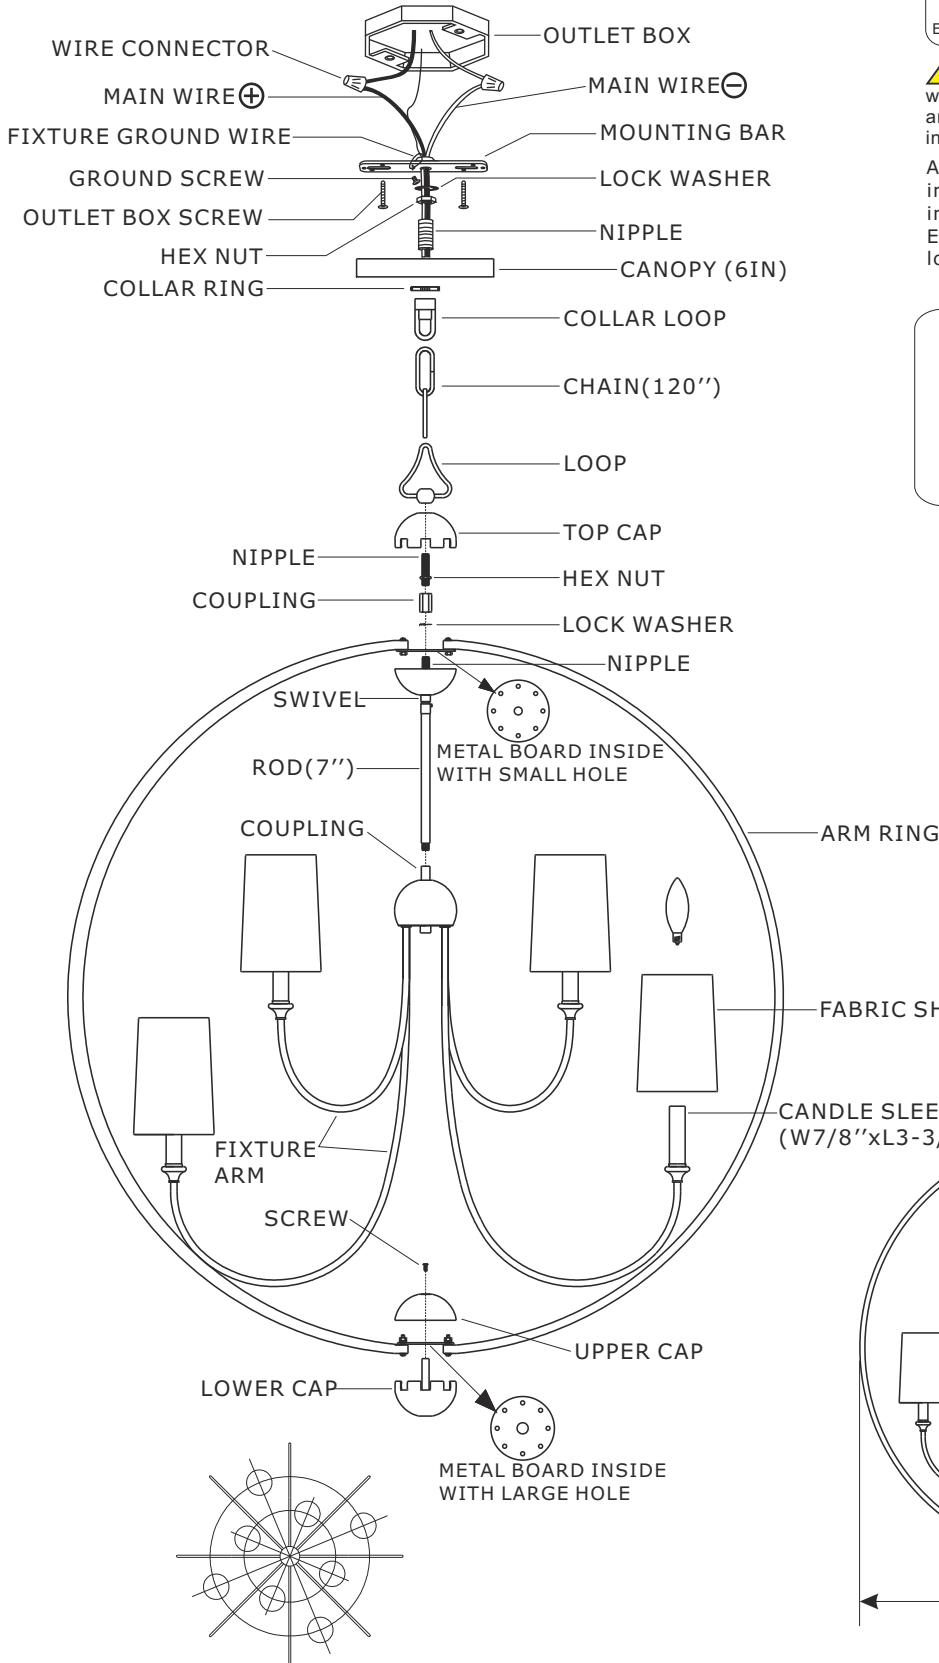

CRYSTORAMA

1958

95 Cantiague Rock Road, Westbury, NY 11590 • toll free: 1.800.888.4470 fax: 516.931.1254 • info@crystorama.com • www.crystorama.com

MODEL #: 2246-PN ASSEMBLY INSTRUCTIONS

⚠ WARNING: This product can expose you to Lead which is known to the state of California to cause cancer and/or birth defects or reproductive harm. For more information go to www.P65Warnings.ca.gov

All electrical components must be installed by a licensed electrician in accordance with the National Electric Code and the appropriate local electrical codes.

You will need 8 Candelabra bulbs 60 Watts recommended, Use LED bulbs for Extended use. Bulb not included

TOTAL OF 8 FABRIC SHADES INCLUDED

SPREAD THE FIXTURE ARM AND ARM RING TO A SUITABLE POSITION

2018-08