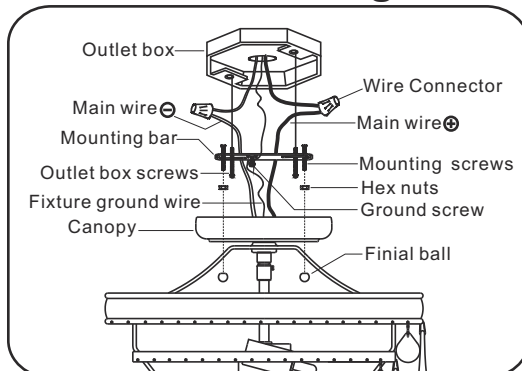

For Ceiling