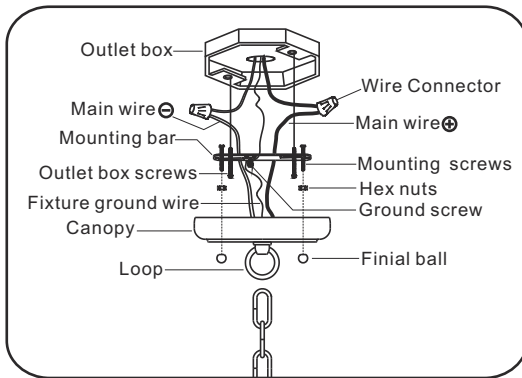

For Hanging