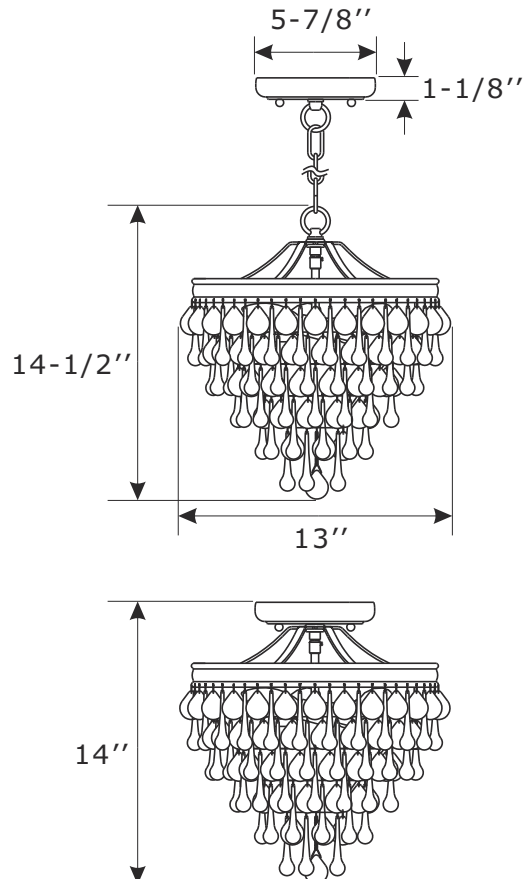

For Ceiling