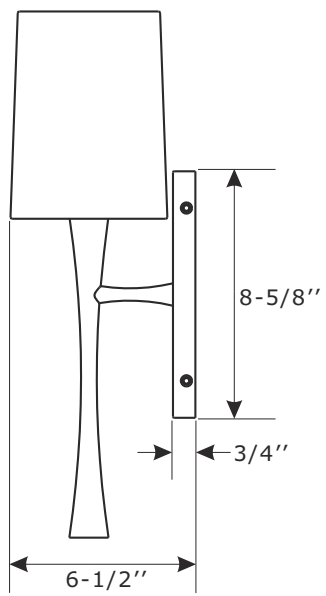

CRYSTORAMA

1958

95 Cantiague Rock Road, Westbury, NY 11590 • toll free: 1.800.888.4470 fax: 516.931.1254 • info@crystorama.com • www.crystorama.com

MODEL#: TRE-221-BF ASSEMBLY AND DRESSING INSTRUCTIONS

⚠ WARNING: This product can expose you to Lead which is known to the state of California to cause cancer and/or birth defects or reproductive harm. For more information go to www.P65Warnings.ca.gov

FRONT VIEW

SIDE VIEW