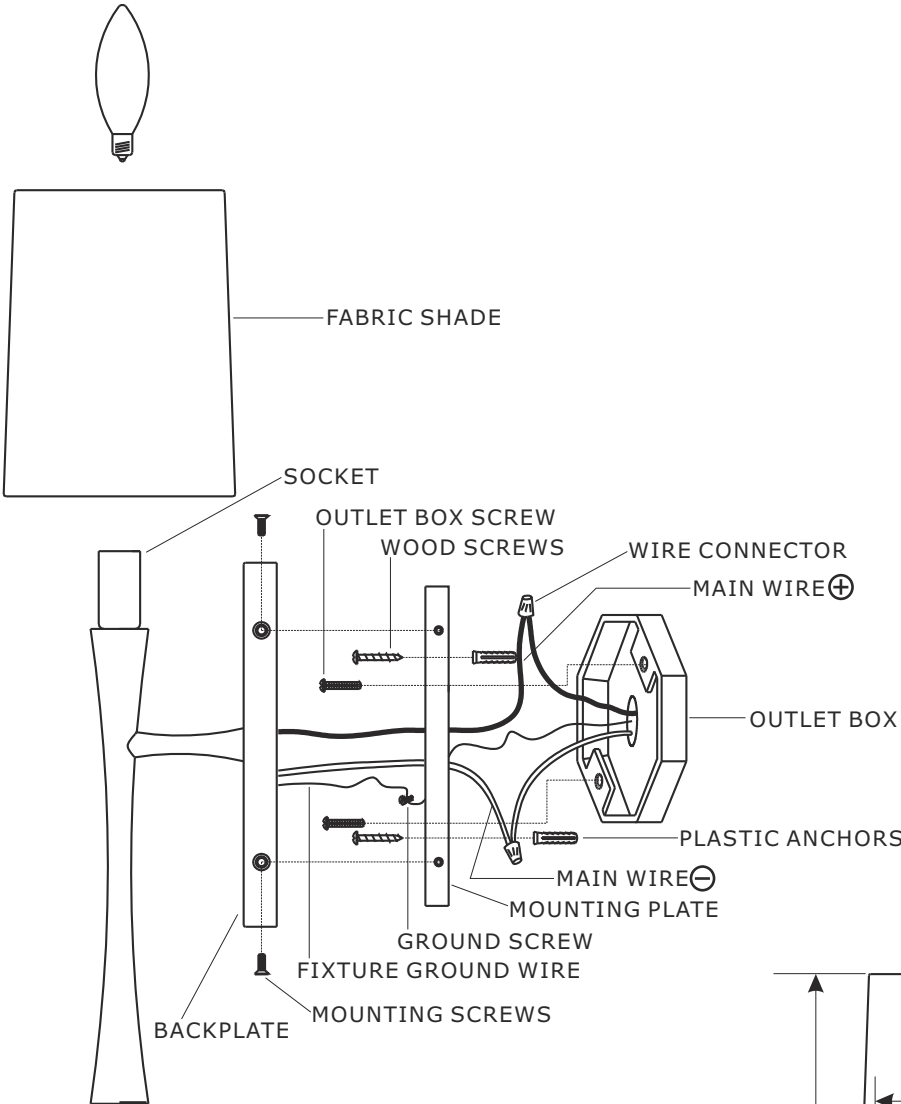

CRYSTORAMA

1958

95 Cantiague Rock Road, Westbury, NY 11590 • toll free: 1.800.888.4470 fax: 516.931.1254 • info@crystorama.com • www.crystorama.com

MODEL#: TRE-221-BF ASSEMBLY AND DRESSING INSTRUCTIONS

⚠ WARNING: This product can expose you to Lead which is known to the state of California to cause cancer and/or birth defects or reproductive harm. For more information go to www.P65Warnings.ca.gov

All electrical components must be installed by a licensed electrician in accordance with the National Electric Code and the appropriate local electrical codes.

You will need 1 Candelabra bulbs 60 Watts recommended, Use LED bulbs for Extended use. Bulb not included

FRONT VIEW

SIDE VIEW