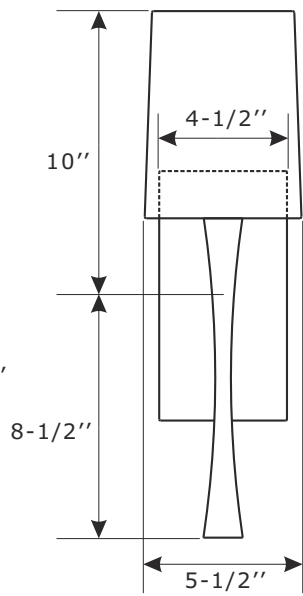

CRYSTORAMA

1958

95 Cantiague Rock Road, Westbury, NY 11590 • toll free: 1.800.888.4470 fax: 516.931.1254 • info@crystorama.com • www.crystorama.com

MODEL#: TRE-221-BF ASSEMBLY AND DRESSING INSTRUCTIONS

⚠ WARNING: This product can expose you to Lead which is known to the state of California to cause cancer and/or birth defects or reproductive harm. For more information go to www.P65Warnings.ca.gov

FRONT VIEW

SIDE VIEW