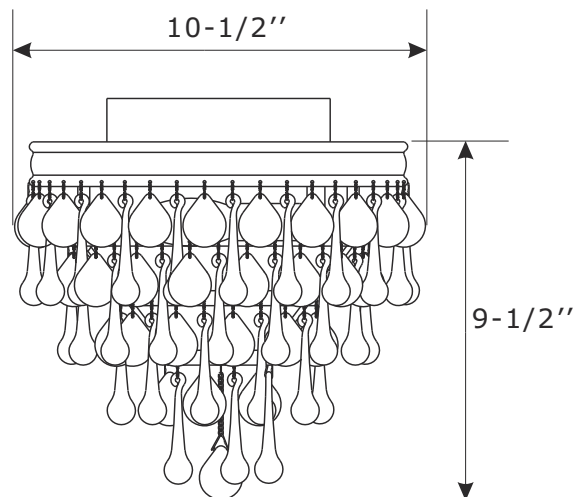

CRYSTORAMA

1958

95 Cantiague Rock Road, Westbury, NY 11590 • toll free: 1.800.888.4470 fax: 516.931.1254 • info@crystorama.com • www.crystorama.com

MODEL#: 135-VG

ASSEMBLY AND DRESSING INSTRUCTIONS

WARNING: This product can expose you to Lead which is known to the state of California to cause cancer and/or birth defects or reproductive harm. For more information go to www.P65Warnings.ca.gov

All electrical components must be installed by a licensed electrician in accordance with the National Electric Code and the appropriate local electrical codes.

You will need 3 Candelabra bulbs 60 Watts recommended, Use LED bulbs for Extended use. Bulb not included

A= 30mmx53sets (Spare parts: 2sets)

B= 76mmx53sets (Spare parts: 3sets)

C= (30mm Ball with chain)x1set