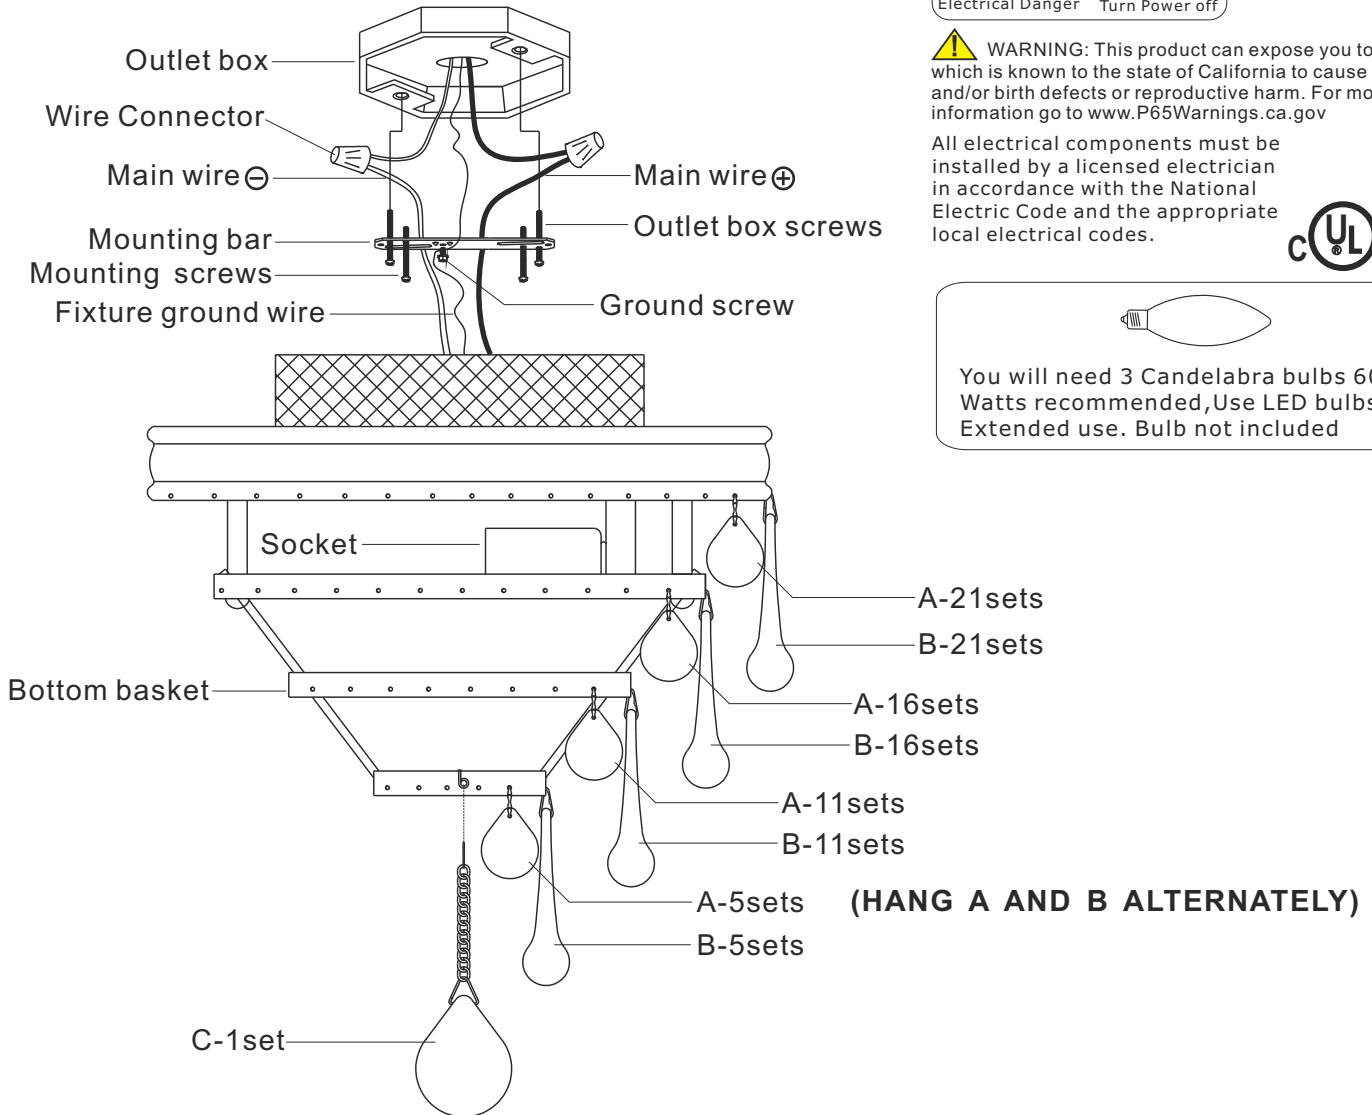

CRYSTORAMA

1958

95 Cantiague Rock Road, Westbury, NY 11590 • toll free: 1.800.888.4470 fax: 516.931.1254 • info@crystorama.com • www.crystorama.com

MODEL#: 135-VG

ASSEMBLY AND DRESSING INSTRUCTIONS

WARNING: This product can expose you to Lead which is known to the state of California to cause cancer and/or birth defects or reproductive harm. For more information go to www.P65Warnings.ca.gov

All electrical components must be installed by a licensed electrician in accordance with the National Electric Code and the appropriate local electrical codes.

You will need 3 Candelabra bulbs 60 Watts recommended, Use LED bulbs for Extended use. Bulb not included

A= 30mmx53sets (Spare parts: 2sets)

B= 76mmx53sets (Spare parts: 3sets)

C= (30mm Ball with chain)x1set