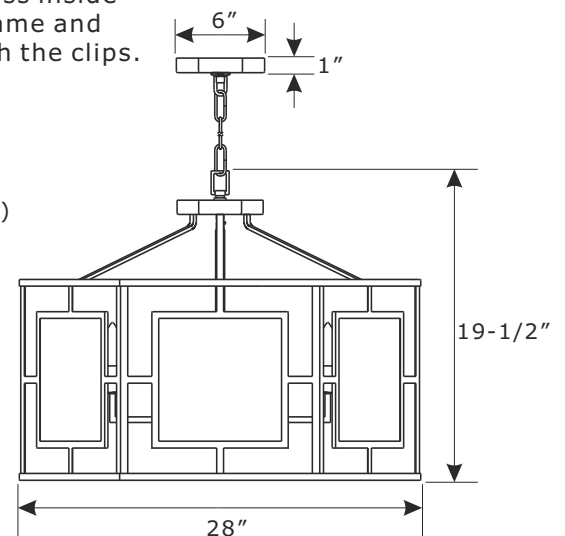

HOW TO INSTALL:

1. ATTACH THE SCROLL ARM ONTO THE LOWER CANOPY BY THE FINIALS.
2. PUT THE METAL COVER ON TOP OF LOWER CANOPY AND SECURE IT WITH LOOP.
3. INSTALL THE GLASS ONTO THE METAL FRAME AND SECURE IT WITH CLIPS.
4. ATTACH METAL FRAME ONTO SCROLL ARM BY USING SCREWS.