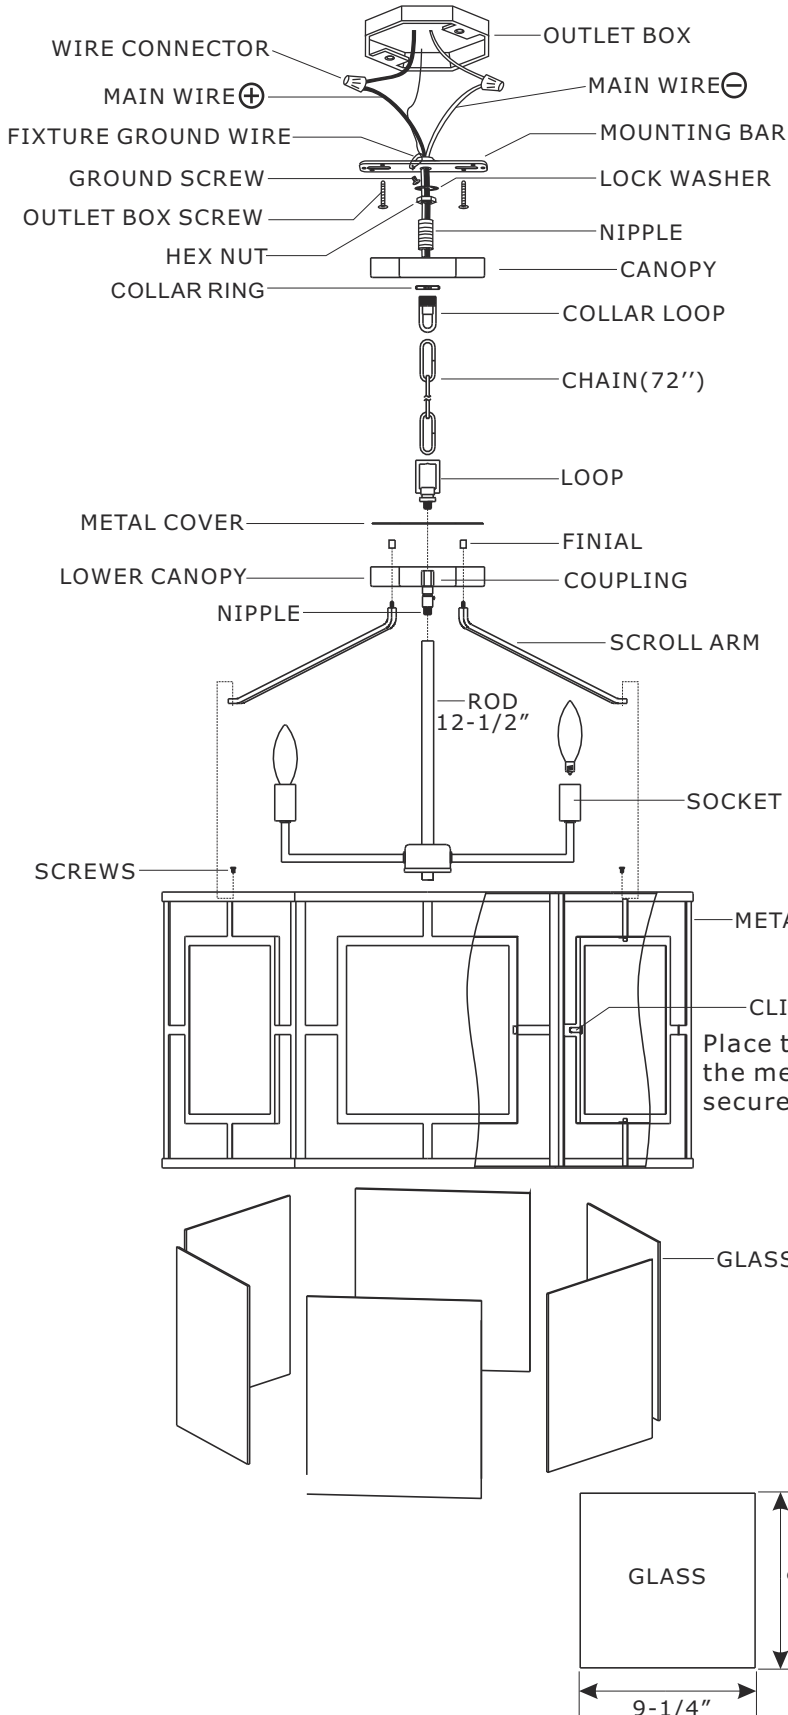

CRYSTORAMA

1958

95 Cantiague Rock Road, Westbury, NY 11590 • toll free: 1.800.888.4470 fax: 516.931.1254 • info@crystorama.com • www.crystorama.com

MODEL#: HIL-996-PN

ASSEMBLY AND DRESSING INSTRUCTIONS

WARNING: This product can expose you to Lead which is known to the state of California to cause cancer and/or birth defects or reproductive harm. For more information go to www.P65Warnings.ca.gov

All electrical components must be installed by a licensed electrician in accordance with the National Electric Code and the appropriate local electrical codes.

You will need 6 Candelabra bulbs 60 Watts recommended, Use LED bulbs for Extended use. Bulb not included

HOW TO INSTALL:

1. ATTACH THE SCROLL ARM ONTO THE LOWER CANOPY BY THE FINIALS.
2. PUT THE METAL COVER ON TOP OF LOWER CANOPY AND SECURE IT WITH LOOP.
3. INSTALL THE GLASS ONTO THE METAL FRAME AND SECURE IT WITH CLIPS.
4. ATTACH METAL FRAME ONTO SCROLL ARM BY USING SCREWS.