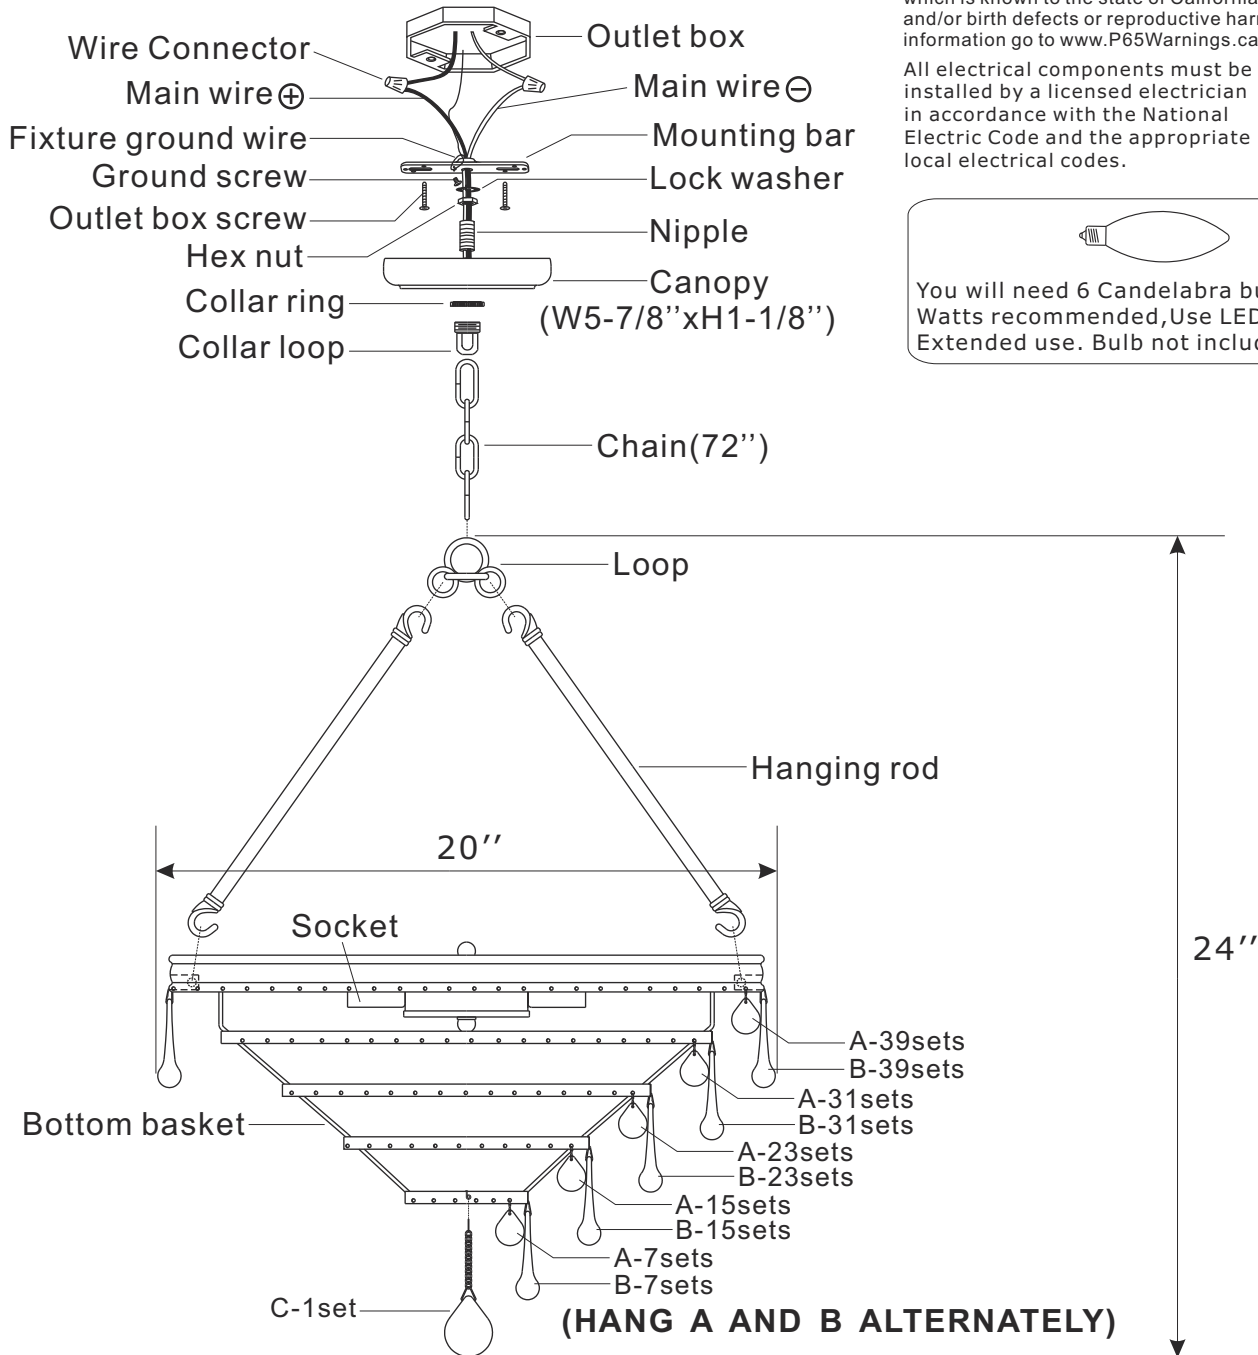

A=  30mmx115sets (Spare parts: 4sets)

B=  76mmx115sets (Spare parts: 5sets)

C=  (40mm Ball with chain)x1set